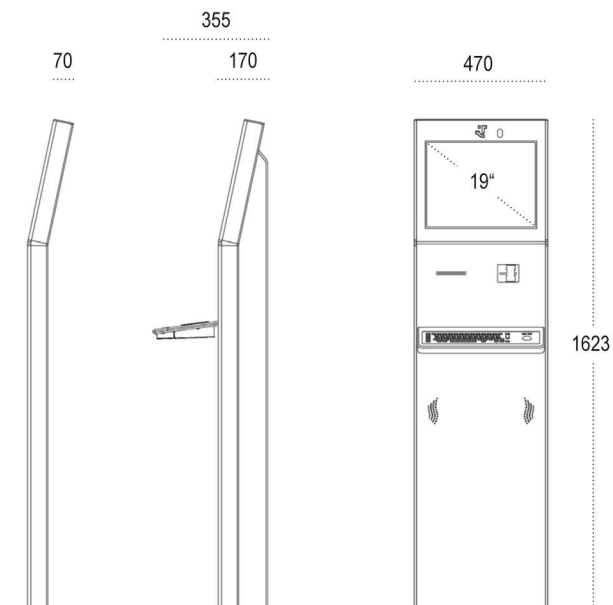

friendlyway empire 19[®]

Elegance through Reduction

Reduction is a process that brings out the essentials. By eliminating everything unnecessary, we are emphasizing the minimalist design of the friendlyway empire 19. The kiosk's revolutionary double-layer shell contains nothing but the finest state-of-the-art technology. The 7-cm-slim housing presents a stunningly brilliant 19-inch display with full touch-screen capabilities.

The friendlyway empire 19 is the world's first floor-mounted kiosk system that doesn't rely on a separate computer case. In this system, the computer is integrated into the ultra-slim contours of the kiosk—without any unwieldy bulges or external boxes.

Technical Data

friendlyway empire 19

Specifications

- 19" (resolution: 1280 x 1024 pixels)
- slim: 470 * 1623 * 70 mm (width * height * depth), 40 kg
- large: 470 * 1623 * 170 mm (width * height * depth), 45 kg
- Luminance: 300 cd/qm
- View angle: 178° / 178°
- Touch option: SAW, Surface Acoustic Wave
- CPU: Small Form Factor PC, Dell™ Optiplex™ 760 (or comparable performance)
- Housing: Powder-coated metal
- Power supply: Internal 85 - 265 VAC
- Ambient temperature: +5°C - +35°C
- Location: Indoor